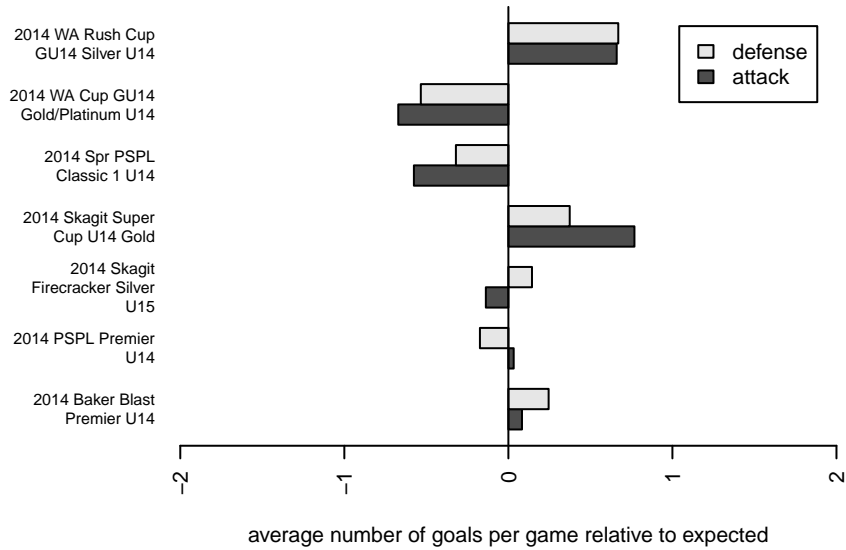

## NW United Premier G00

NW United FC  
 Burlington, WA  
 G00 total strength=1190  
 attack=3.41 defense=4.38  
 fall league = PSPL Premier U14  
 spr league = Spr PSPL Classic 1 U14  
 notes= Bell 2014

alt names used:  
 140 NW United FC G-00  
 Northwest United FC G-00 Bell  
 NW UNITEDNW UNITED FC-G00 BELL  
 Northwest United FC G-00 Bell  
 NW UNITED FC-G00 BELL (WA)  
 NW UNITED FC G00 (WA)

Venues played:  
 2014 Skagit Firecracker Silver U15  
 2014 Baker Blast Premier U14  
 2014 WA Rush Cup GU14 Silver U14  
 2014 Skagit Super Cup U14 Gold  
 2014 PSPL Premier U14  
 2014 Spr PSPL Classic 1 U14  
 2014 WA Cup GU14 Gold/Platinum U14

**attack and defense variance (black dot)  
relative to other teams  
and top 10 in region**

**attack and defense rating  
relative to others at age  
and all opponents in last 13 months**

**Performance relative to 13 month average**