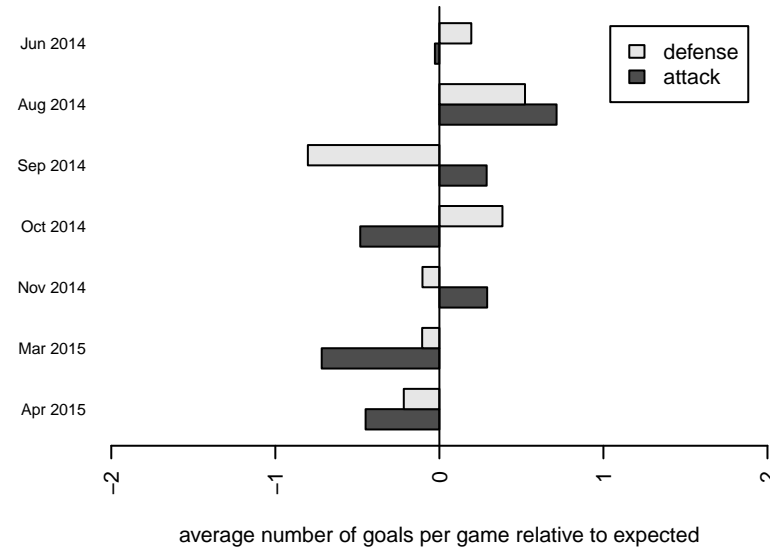

Performance relative to 13 month average