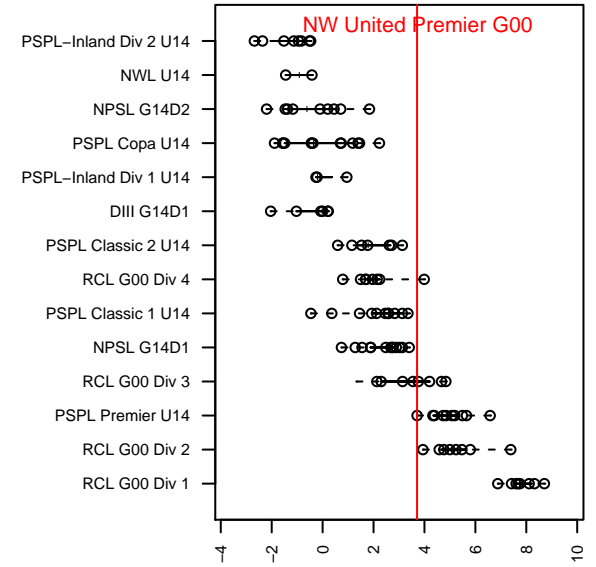

## NW United Premier G00

NW United FC  
 Burlington, WA  
 G00 total strength=1190  
 attack=3.41 defense=4.38  
 fall league = PSPL Premier U14  
 spr league = Spr PSPL Classic 1 U14  
 notes= Bell 2014

alt names used:  
 140 NW United FC G-00  
 Northwest United FC G-00 Bell  
 NW UNITEDNW UNITED FC-G00 BELL  
 Northwest United FC G-00 Bell  
 NW UNITED FC-G00 BELL (WA)  
 NW UNITED FC G00 (WA)

Venues played:  
 2014 Skagit Firecracker Silver U15  
 2014 Baker Blast Premier U14  
 2014 WA Rush Cup GU14 Silver U14  
 2014 Skagit Super Cup U14 Gold  
 2014 PSPL Premier U14  
 2014 Spr PSPL Classic 1 U14  
 2014 WA Cup GU14 Gold/Platinum U14

**attack and defense variance (black dot)  
relative to other teams  
and top 10 in region**

**attack and defense rating  
relative to others at age  
and all opponents in last 13 months**

**Performance relative to 13 month average**