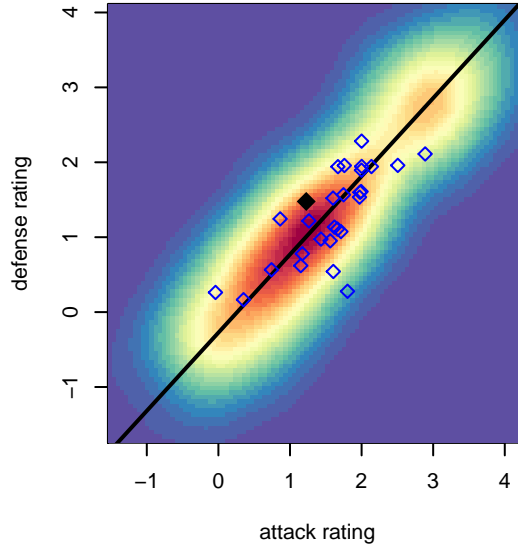

## NW United Premier G00

NW United FC  
 Burlington, WA  
 G00 total strength=1190  
 attack=3.41 defense=4.38  
 fall league = PSPL Premier U14  
 spr league = Spr PSPL Classic 1 U14  
 notes= Bell 2014

alt names used:  
 140 NW United FC G-00  
 Northwest United FC G-00 Bell  
 NW UNITEDNW UNITED FC-G00 BELL  
 Northwest United FC G-00 Bell  
 NW UNITED FC-G00 BELL (WA)  
 NW UNITED FC G00 (WA)

Venues played:  
 2014 Skagit Firecracker Silver U15  
 2014 Baker Blast Premier U14  
 2014 WA Rush Cup GU14 Silver U14  
 2014 Skagit Super Cup U14 Gold  
 2014 PSPL Premier U14  
 2014 Spr PSPL Classic 1 U14  
 2014 WA Cup GU14 Gold/Platinum U14

**attack and defense variance (black dot)  
relative to other teams  
and top 10 in region**

**attack and defense rating  
relative to others at age  
and all opponents in last 13 months**

**Performance relative to 13 month average**