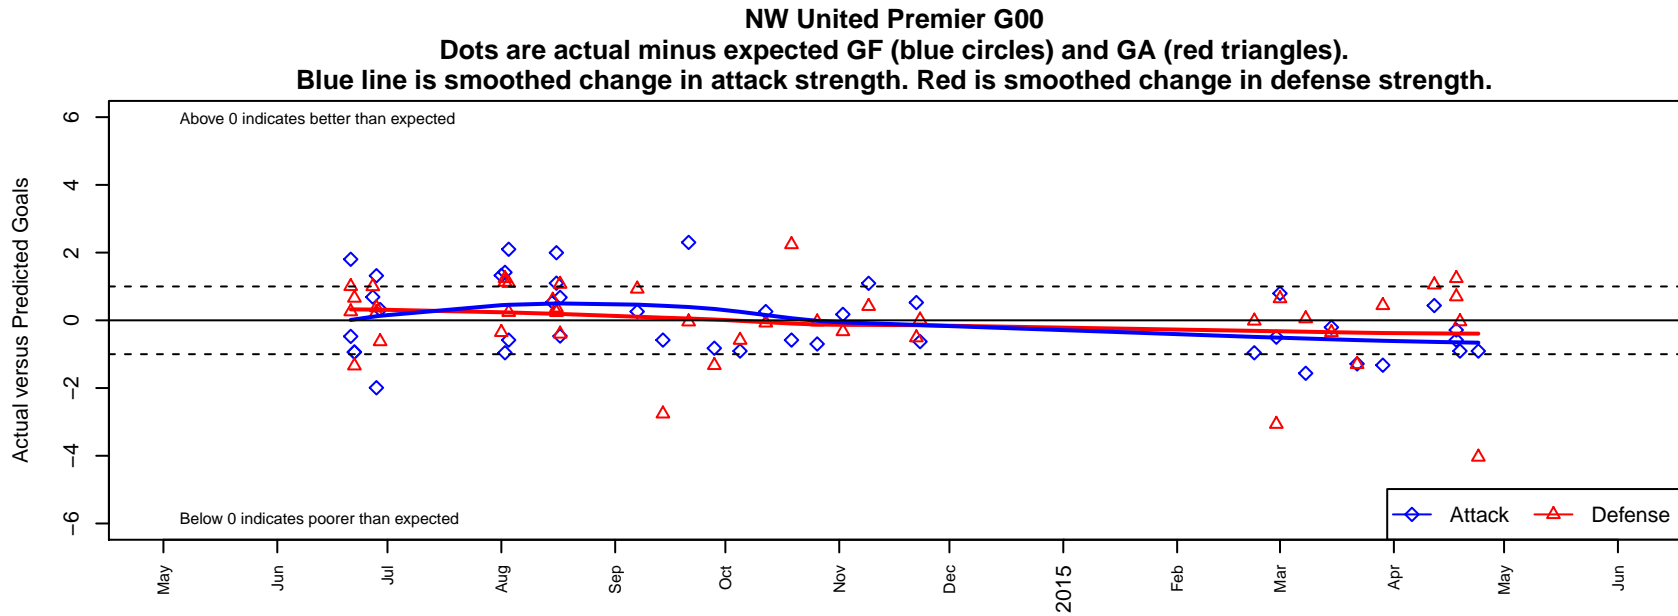

## NW United Premier G00

NW United FC  
 Burlington, WA  
 G00 total strength=1190  
 attack=3.41 defense=4.38  
 fall league = PSPL Premier U14  
 spr league = Spr PSPL Classic 1 U14  
 notes= Bell 2014

**attack and defense variance (black dot)  
relative to other teams  
and top 10 in region**

**attack and defense rating  
relative to others at age  
and all opponents in last 13 months**

**Performance relative to 13 month average**